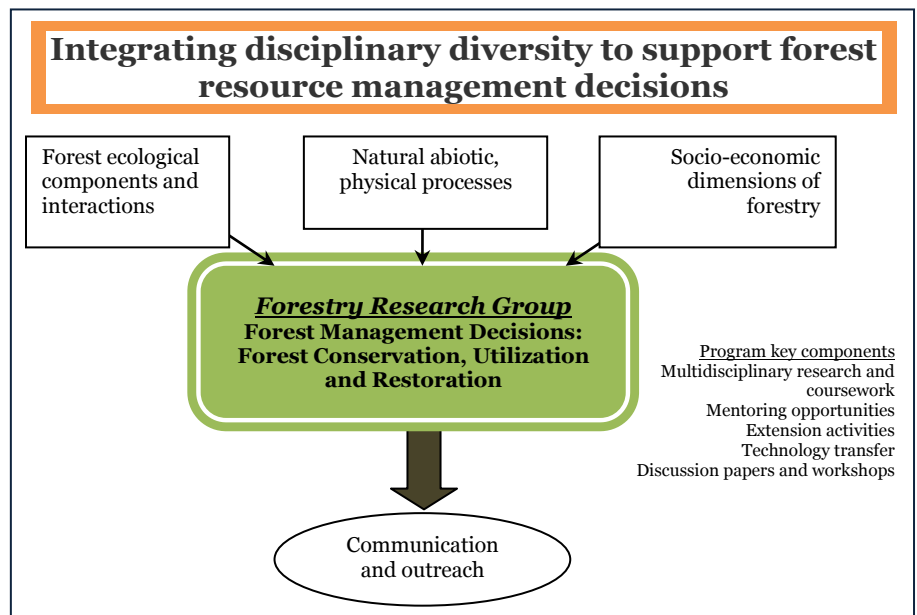

USDA National Needs Fellowships
at the
Department of Forestry
School of Natural Resources
University of Missouri

United States Department of Agriculture
National Institute of Food and Agriculture

The Department of Forestry at the University of Missouri has been awarded funding from the U.S. Department of Agriculture to initiate a National Needs Fellowship graduate program that integrates disciplinary diversity in graduate training to support forest resource management decisions. The Fellowships will provide an excellent opportunity for two Master and two Doctoral students interested in decision-making through integrating knowledge from ecology, hydrology, forest management, forest economics and forest policy.

PROGRAM DESCRIPTION:

Fellows will be trained in the interdisciplinary manner required for sustainable forest management. Research areas include, but are not limited to, disturbance ecology, forest economics and policy, silviculture and watershed hydrology. Fellows will form an interdisciplinary Forestry Research Group focusing on providing fundamental research needs for forest ecosystem management. Graduates from our Fellowship Program will take leadership roles in public and private institutions in research and policy, actively participating in the decision-making process of forest management.

Ph.D. Fellows will be supported for four years.

Requirements: Applicants must be U.S. citizens or native residents of U.S. territories. Fellows must be admitted in the Forestry Graduate Program at the University of Missouri
Female and minority applicants are especially encouraged to apply.

For application details visit the Department of Forestry Graduate webpage at www.snr.missouri.edu/forestry/academics/graduate-program.php